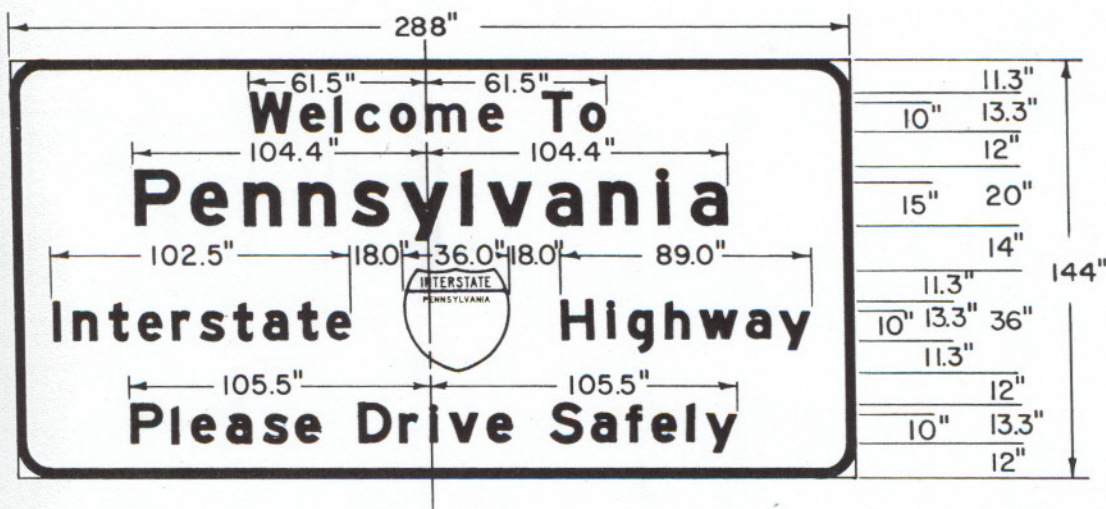

SECTION 704-2 (Cont.)

(h) Welcome to Pennsylvania (R 2-5-2)

(1) **Justification.** This sign is authorized for use on Interstate highways near the point of entry into the Commonwealth.

288 x 144

GREEN BACKGROUND WITH WHITE DEMOUNTABLE LEGEND AND BORDER. 2" BORDER WITH 12" RADIUS ON CORNERS.